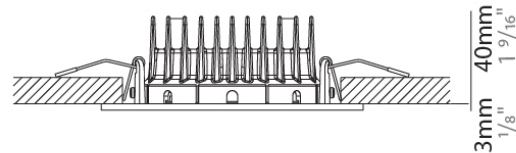

Ø120mm 4 3/4"