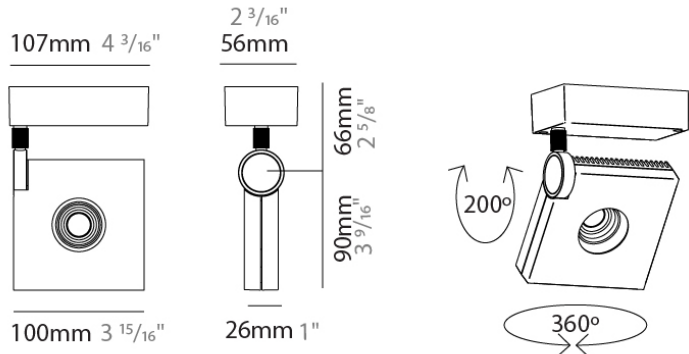

BRIDGE SINGLE SURFACE

D92110

PROJECT _____

TYPE _____

NOTES _____

QUANTITY _____

DATE _____

GENERAL

Series: Bridge
Subseries: Bridge Single
Brand: Milan
Division: Design
Mounting Type: Surface
Mounting Location: Ceiling
Subcategory: Spots

PHYSICAL

Shape: Rectangle
Length (mm): 107
Length (in): 4 ³/₁₆
Width (mm): 110
Width (in): 4 ⁷/₁₆
Extension (mm): 156
Extension (in): 6 ¹/₈
Light Distribution: Adjustable / Direct
Weight (kg): 1.4
Weight (lbs): 3
Fixture Finish: WHI
Fixture Material: Aluminum

ELECTRICAL

Input Wattage Range: 10 - 19 W
Lamp Type: LED
Total Output Wattage (W): 9.7
Dimming: Non-Dimming / Phase Dimming (120Vac only) / 0-10V Dimming
Driver Included: Yes
Driver Location: External
Driver Type: Constant Current - 120 / 277Vac
Driver Class: Class 2
Input Voltage (V): 120 - 277
Constant Current (mA): 350

LED

Number of LEDs: 1
Color Temperature (°K): 3000
Max. Delivered Lumen (lm): 1010
CRI: >80 CRI
Lamp Life (hrs): 50000

OPTICAL

Reflector°: 50

RATINGS AND CERTIFICATIONS

Certified By: CSA Certified to UL and CSA Standards
IP rating: IP20