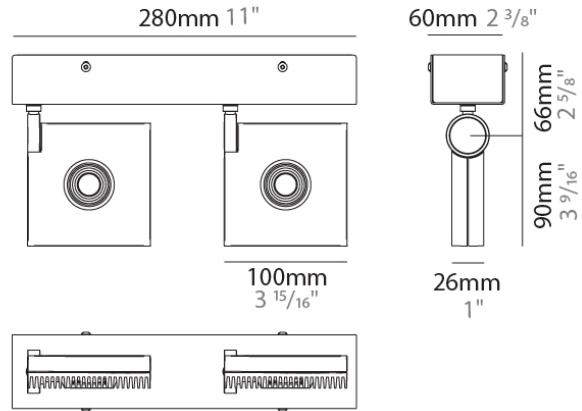

BRIDGE DOUBLE SURFACE

D92112

PROJECT	
TYPE	
NOTES	
QUANTITY	
DATE	

GENERAL

Series: Bridge
Subseries: Bridge Double
Brand: Milan
Division: Design
Mounting Type: Surface
Mounting Location: Ceiling
Subcategory: Spots

PHYSICAL

Shape: Rectangle
Length (mm): 280
Length (in): 11
Width (mm): 110
Width (in): 4 3/16
Extension (mm): 156
Extension (in): 6 1/8
Light Distribution: Adjustable / Direct
Weight (kg): 3.62
Weight (lbs): 8
Fixture Finish: WHI
Fixture Material: Aluminum

ELECTRICAL

Input Wattage Range: 20 - 29 W
Number of Lamps: 2
Lamp Type: LED
Total Output Wattage (W): 20
Dimming: Tri-Mode (Non-Dimming and Phase Dimming (120Vac only) and 0-10V Dimming)
Driver Included: Yes
Driver Location: Integrated
Driver Type: Constant Current - Universal
Driver Class: Class 2
Input Voltage (V): 120 - 277
Constant Current (MA): 700

LED

Number of LEDs: 2
Color Temperature (°K): 3000
Max. Delivered Lumen (lm): 2020
CRI: >80 CRI
Lamp Life (hrs): 50000

OPTICAL

Reflector°: 50

RATINGS AND CERTIFICATIONS

Certified By: CSA Certified to UL and CSA Standards
IP rating: IP20