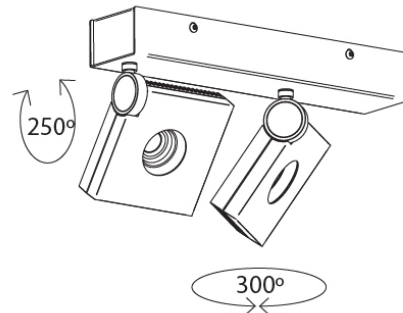

BRIDGE DOUBLE SURFACE

D92112

PROJECT	
TYPE	
NOTES	
QUANTITY	
DATE	

GENERAL

Series: Bridge
Subseries: Bridge Double
Brand: Milan
Division: Design
Mounting Type: Surface
Mounting Location: Ceiling
Subcategory: Spots

PHYSICAL

Shape: Rectangle
Length (mm): 280
Length (in): 11
Width (mm): 110
Width (in): 4 3/16
Extension (mm): 156
Extension (in): 6 1/8
Light Distribution: Adjustable / Direct
Weight (kg): 3.62
Weight (lbs): 8
Fixture Finish: WHI
Fixture Material: Aluminum

ELECTRICAL

Input Wattage Range: 20 - 29 W
Number of Lamps: 2
Lamp Type: LED
Total Output Wattage (W): 20
Dimming: Tri-Mode (Non-Dimming and Phase Dimming (120Vac only) and 0-10V Dimming)
Driver Included: Yes
Driver Location: Integrated
Driver Type: Constant Current - Universal
Driver Class: Class 2
Input Voltage (V): 120 - 277
Constant Current (MA): 700

LED

Number of LEDs: 2
Color Temperature (°K): 3000
Max. Delivered Lumen (lm): 2020
CRI: >80 CRI
Lamp Life (hrs): 50000

OPTICAL

Reflector°: 50

RATINGS AND CERTIFICATIONS

Certified By: CSA Certified to UL and CSA Standards
IP rating: IP20