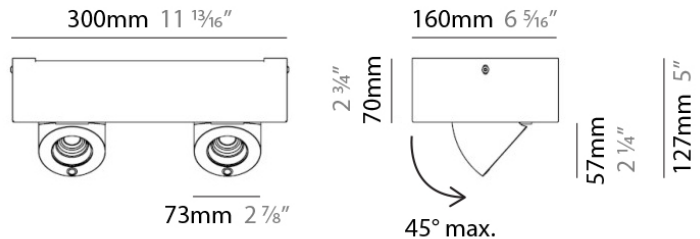

BRIDGE DOUBLE SURFACE

D92119

PROJECT	
TYPE	
NOTES	
QUANTITY	
DATE	

GENERAL

Series: Bridge
Subseries: Bridge Double
Brand: Milan
Division: Design
Mounting Type: Surface
Mounting Location: Ceiling
Subcategory: Spots

PHYSICAL

Shape: Rectangle
Length (mm): 300
Length (in): 11 ¹³/₁₆"
Width (mm): 160
Width (in): 6 ⁵/₁₆"
Height (mm): 127
Height (in): 5
Light Distribution: Adjustable / Direct
Weight (kg): 4.1
Weight (lbs): 9
Fixture Finish: WHI
Fixture Material: Aluminum

ELECTRICAL

Number of Lamps: 2
Lamp Type: LED
Total Output Wattage (W): 20
Max. Wattage Per Lamp (W): 10
Dimming: Non-Dimmable
Driver Included: Yes
Driver Location: Integrated
Driver Type: Constant Current
Driver Class: Class 2
Input Voltage (V): 120 - 277
Constant Current (MA): 700
Upon Request: Dimmable option available with remote driver upon request

LED

Number of LEDs: 2
Color Temperature (°K): 2700
Max. Delivered Lumen (lm): 2020
CRI: >80 CRI

OPTICAL

Reflector°: 50

RATINGS AND CERTIFICATIONS

Certified By: CSA Certified to UL and CSA Standards
IP rating: IP20